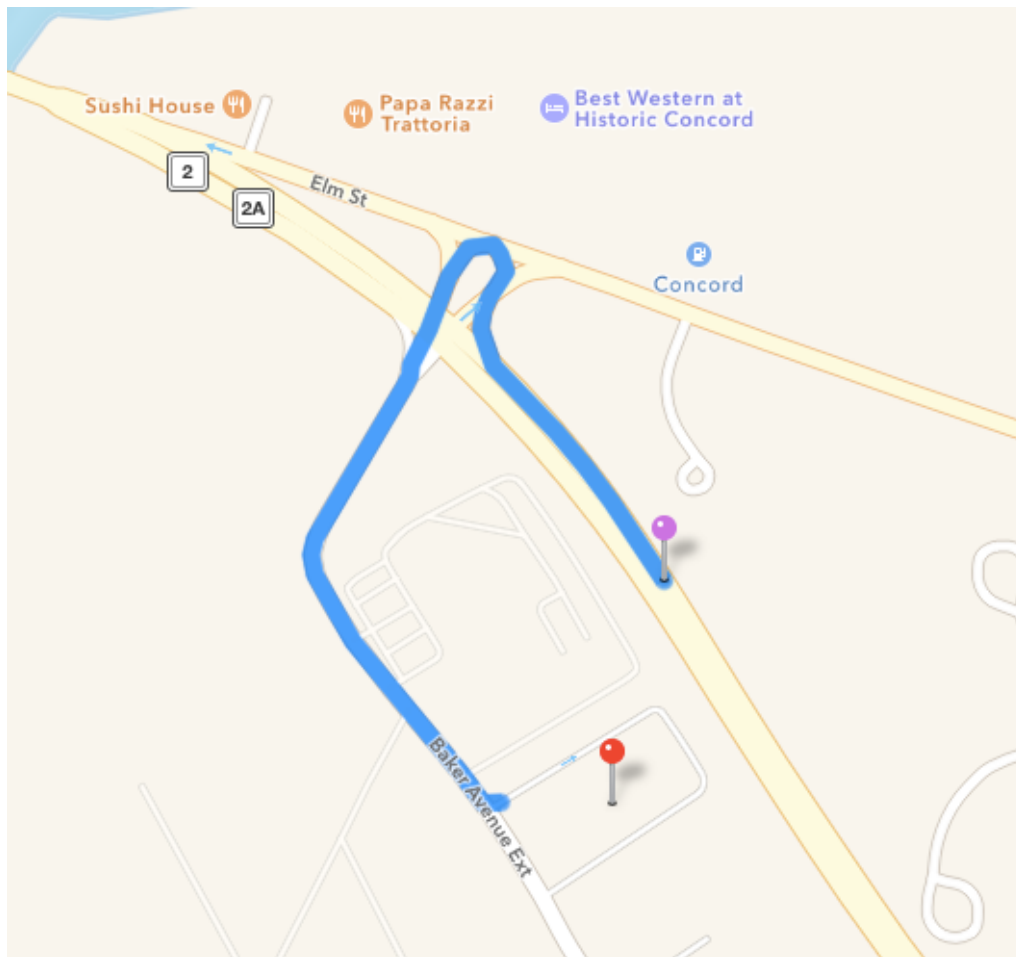

Directions to Bay Colony Advisors

86 Baker Avenue Extension, Suite 310

Concord, MA 01742

978-369-7200

From Route 95

Take Route 2 West (Exit 29B off of 95). Follow this for approximately 7.5 miles. You will come down a long hill. Bear right off of Rt 2 towards Papa Razzi Restaurant. Make an immediate left, almost a U-Turn, to cross back over Route 2 at a traffic light. This is now Baker Avenue Extension. 86 Baker Avenue Extension is on the left before the uphill. Located across the street from the Harvard Vanguard building. Bay Colony is on the 3rd floor. We recommend visitors drive around the parking lot to the top part of the hill, and enter on the 3rd floor.

From Route 495

Take Route 2 East (Exit 29A). Follow this for approximately 9 miles. You will come to a large rotary. Continue on Route 2 through this rotary. ¼ mile down from the rotary will be a traffic light. Take a right at this traffic light. This is now Baker Avenue Extension. 86 Baker Avenue Extension is on the left before the uphill. Located across the street from the Harvard Vanguard building. Bay Colony is on the 3rd floor. We recommend visitors drive around the parking lot to the top part of the hill, and enter on the 3rd floor.

Troubleshooting

If your GPS does not recognize our building, you can enter the building next door, 130 Baker Avenue Extension, Concord, MA 01742