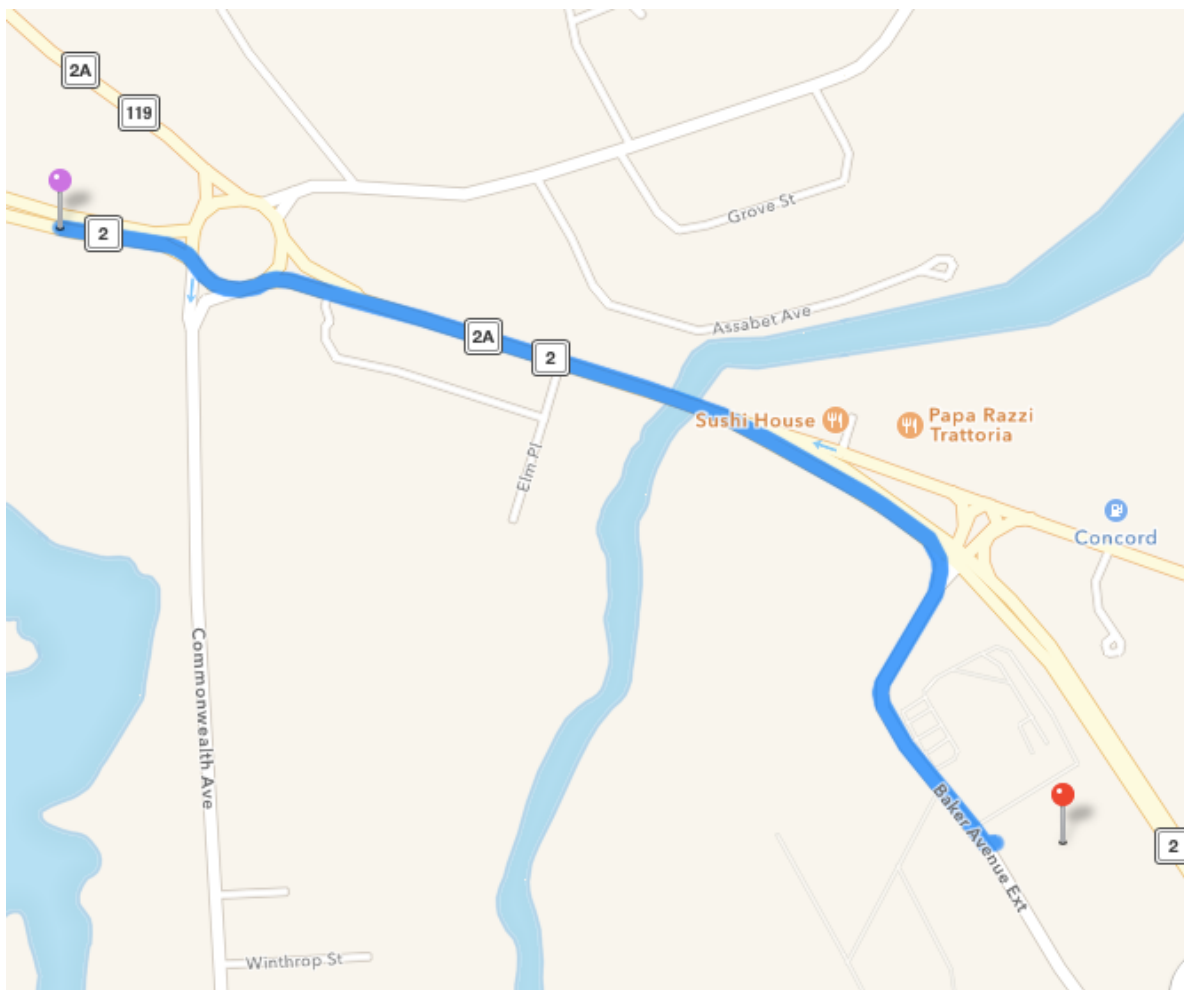

Directions to Bay Colony Advisors

86 Baker Avenue Extension, Suite 310

Concord, MA 01742

978-369-7200

From Route 95

Take Route 2 West (Exit 29B off of 95). Follow this for approximately 7.5 miles. You will come down a long hill. Bear right off of Rt 2 towards Papa Razzi Restaurant. Make an immediate left, almost a U-Turn, to cross back over Route 2 at a traffic light. This is now Baker Avenue Extension. 86 Baker Avenue Extension is on the left before the uphill. Located across the street from the Harvard Vanguard building. Bay Colony is on the 3rd floor. We recommend visitors drive around the parking lot to the top part of the hill, and enter on the 3rd floor.

From Route 495

Take Route 2 East (Exit 29A). Follow this for approximately 9 miles. You will come to a large rotary. Continue on Route 2 through this rotary. ¼ mile down from the rotary will be a traffic light. Take a right at this traffic light. This is now Baker Avenue Extension. 86 Baker Avenue Extension is on the left before the uphill. Located across the street from the Harvard Vanguard building. Bay Colony is on the 3rd floor. We recommend visitors drive around the parking lot to the top part of the hill, and enter on the 3rd floor.

Troubleshooting

If your GPS does not recognize our building, you can enter the building next door, 130 Baker Avenue Extension, Concord, MA 01742